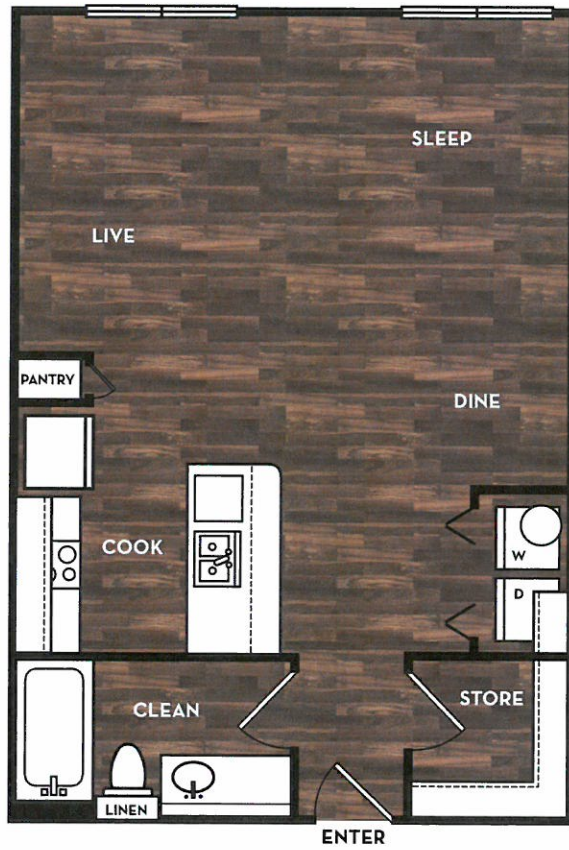

1800

BROADWAY

URBAN RESIDENCES

E2 : BERESFORD  <small>SCAN WITH YOUR SMART PHONE</small>	1 Bed	[AMENITIES] <hr/> <hr/> <hr/>	[UNIT #]	[RENT]
	1 Bath		[DEPOSIT]	
	640 sq ft		[VIEW] [FEES]	

*SQUARE FOOTAGE IS APPROXIMATE